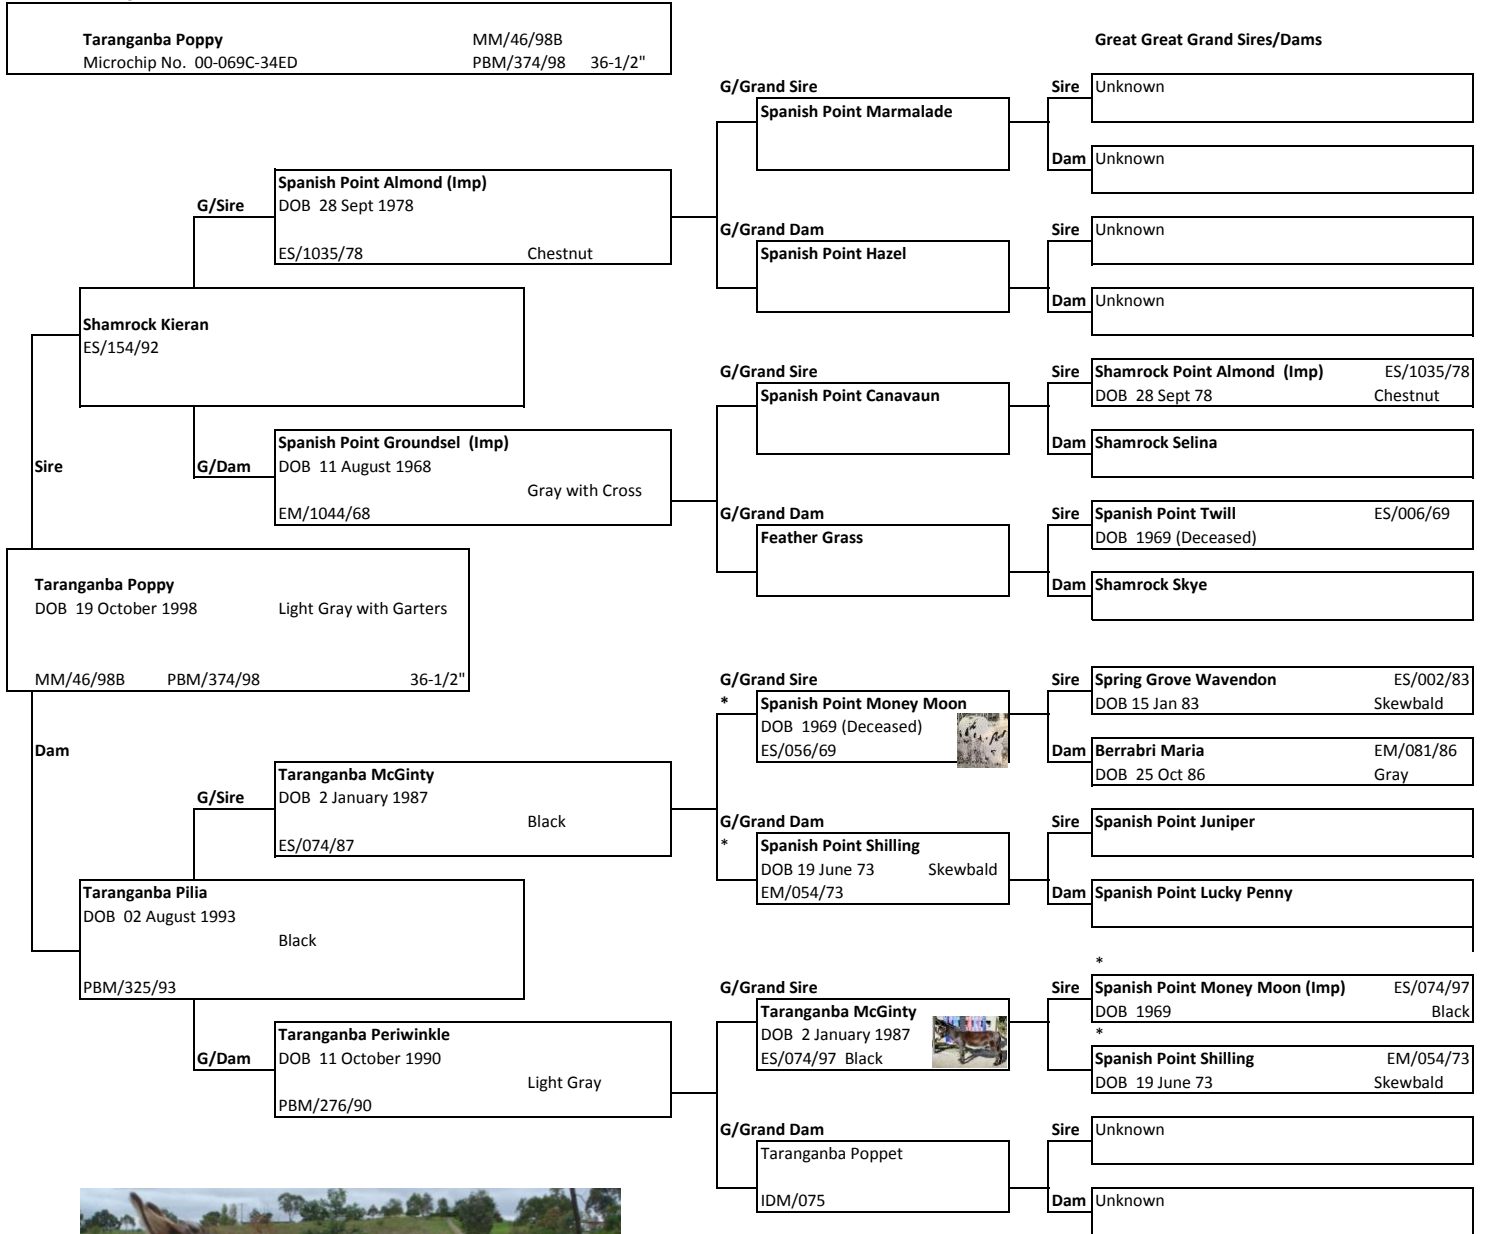

Amelia Rise Donkeys

Pedigree

Note:- * Spanish Point donkeys were imported from Ireland and bred by Lady Averil