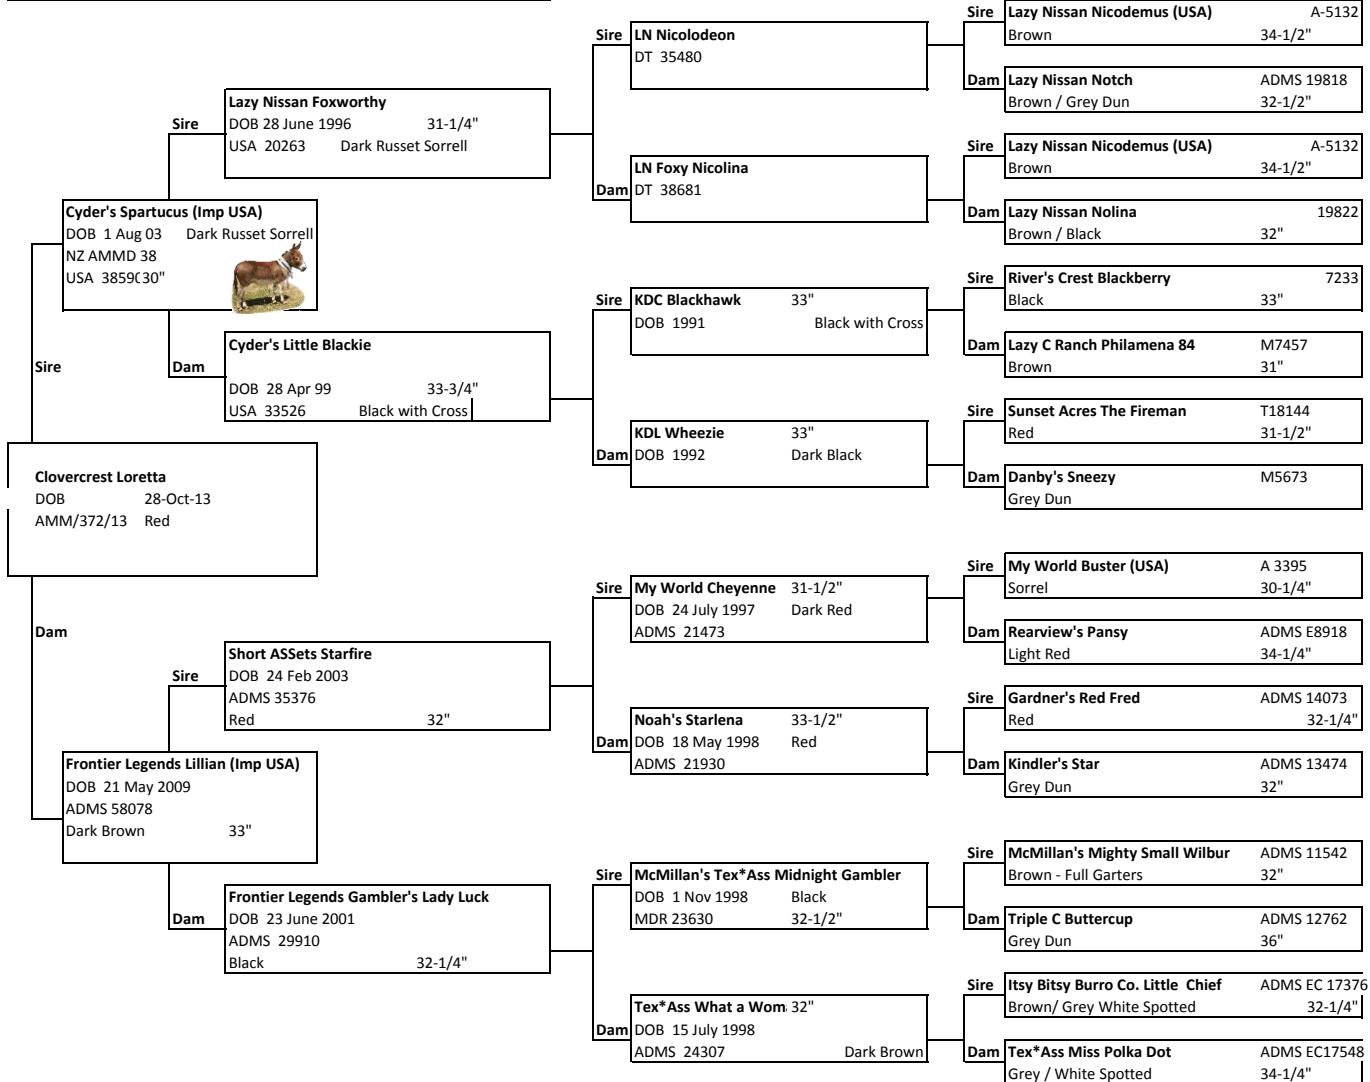

Amelia Rise Donkeys

Pedigree

Clovercrest Loretta
 NZ AMMD 130T DOB 28-Oct-13 27" at 2 Years

Cyder's Spartucus (Imp USA)

Clovercrest Loretta